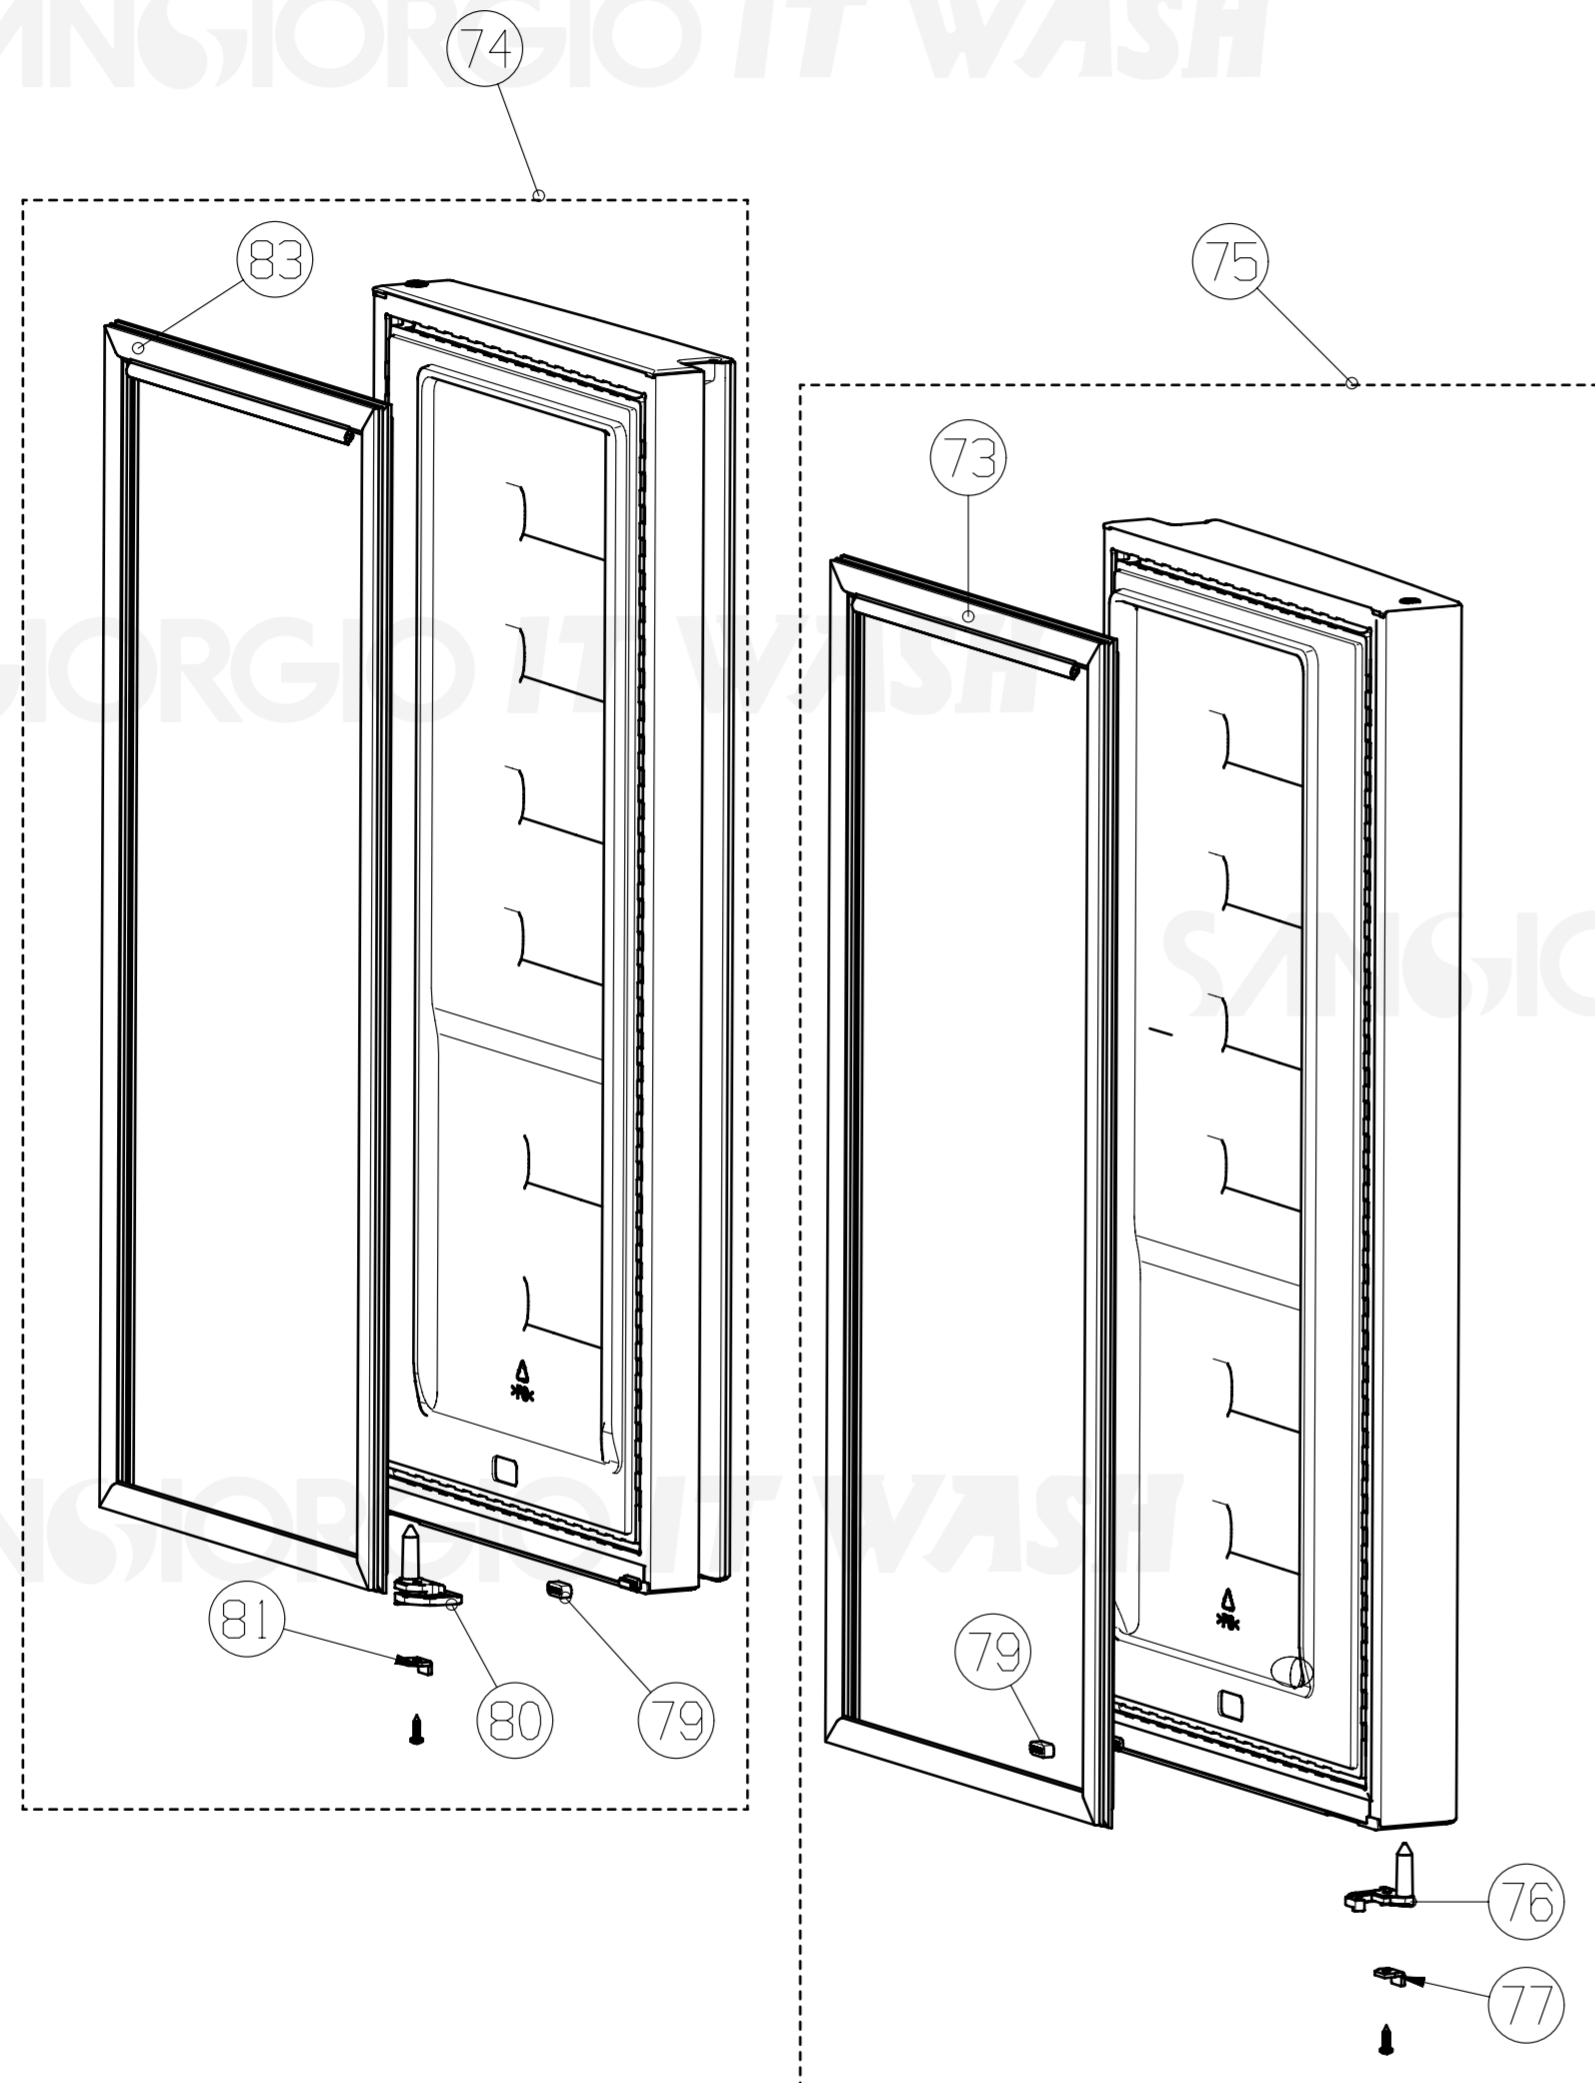

ESPLOSO ASSISTENZA SQ50NFXDH

SANGIORGIO IT WASH

PART No.	CODICE	DESCRIZIONE	DESCRIPTION
73	ITWK1947432	Guarnizione	Gasket
74	ITWK4112445	Porta F2	F2-Room door
75	ITWK4112442	Porta F1	F1-Room door
77	ITWK1929803	Cerniera	Limit block
76	ITWK2028891	Supporto cerniera	Door stopper
79	ITWK1879147	Gommino anti-vibrazione	Vibration pad
80	ITWK2028894	Cerniera	Door stopper
81	ITWK1929804	Supporto cerniera	Limit block
83	ITWK1973527	Guarnizione	Gasket

SANGIORGIO IT WASH