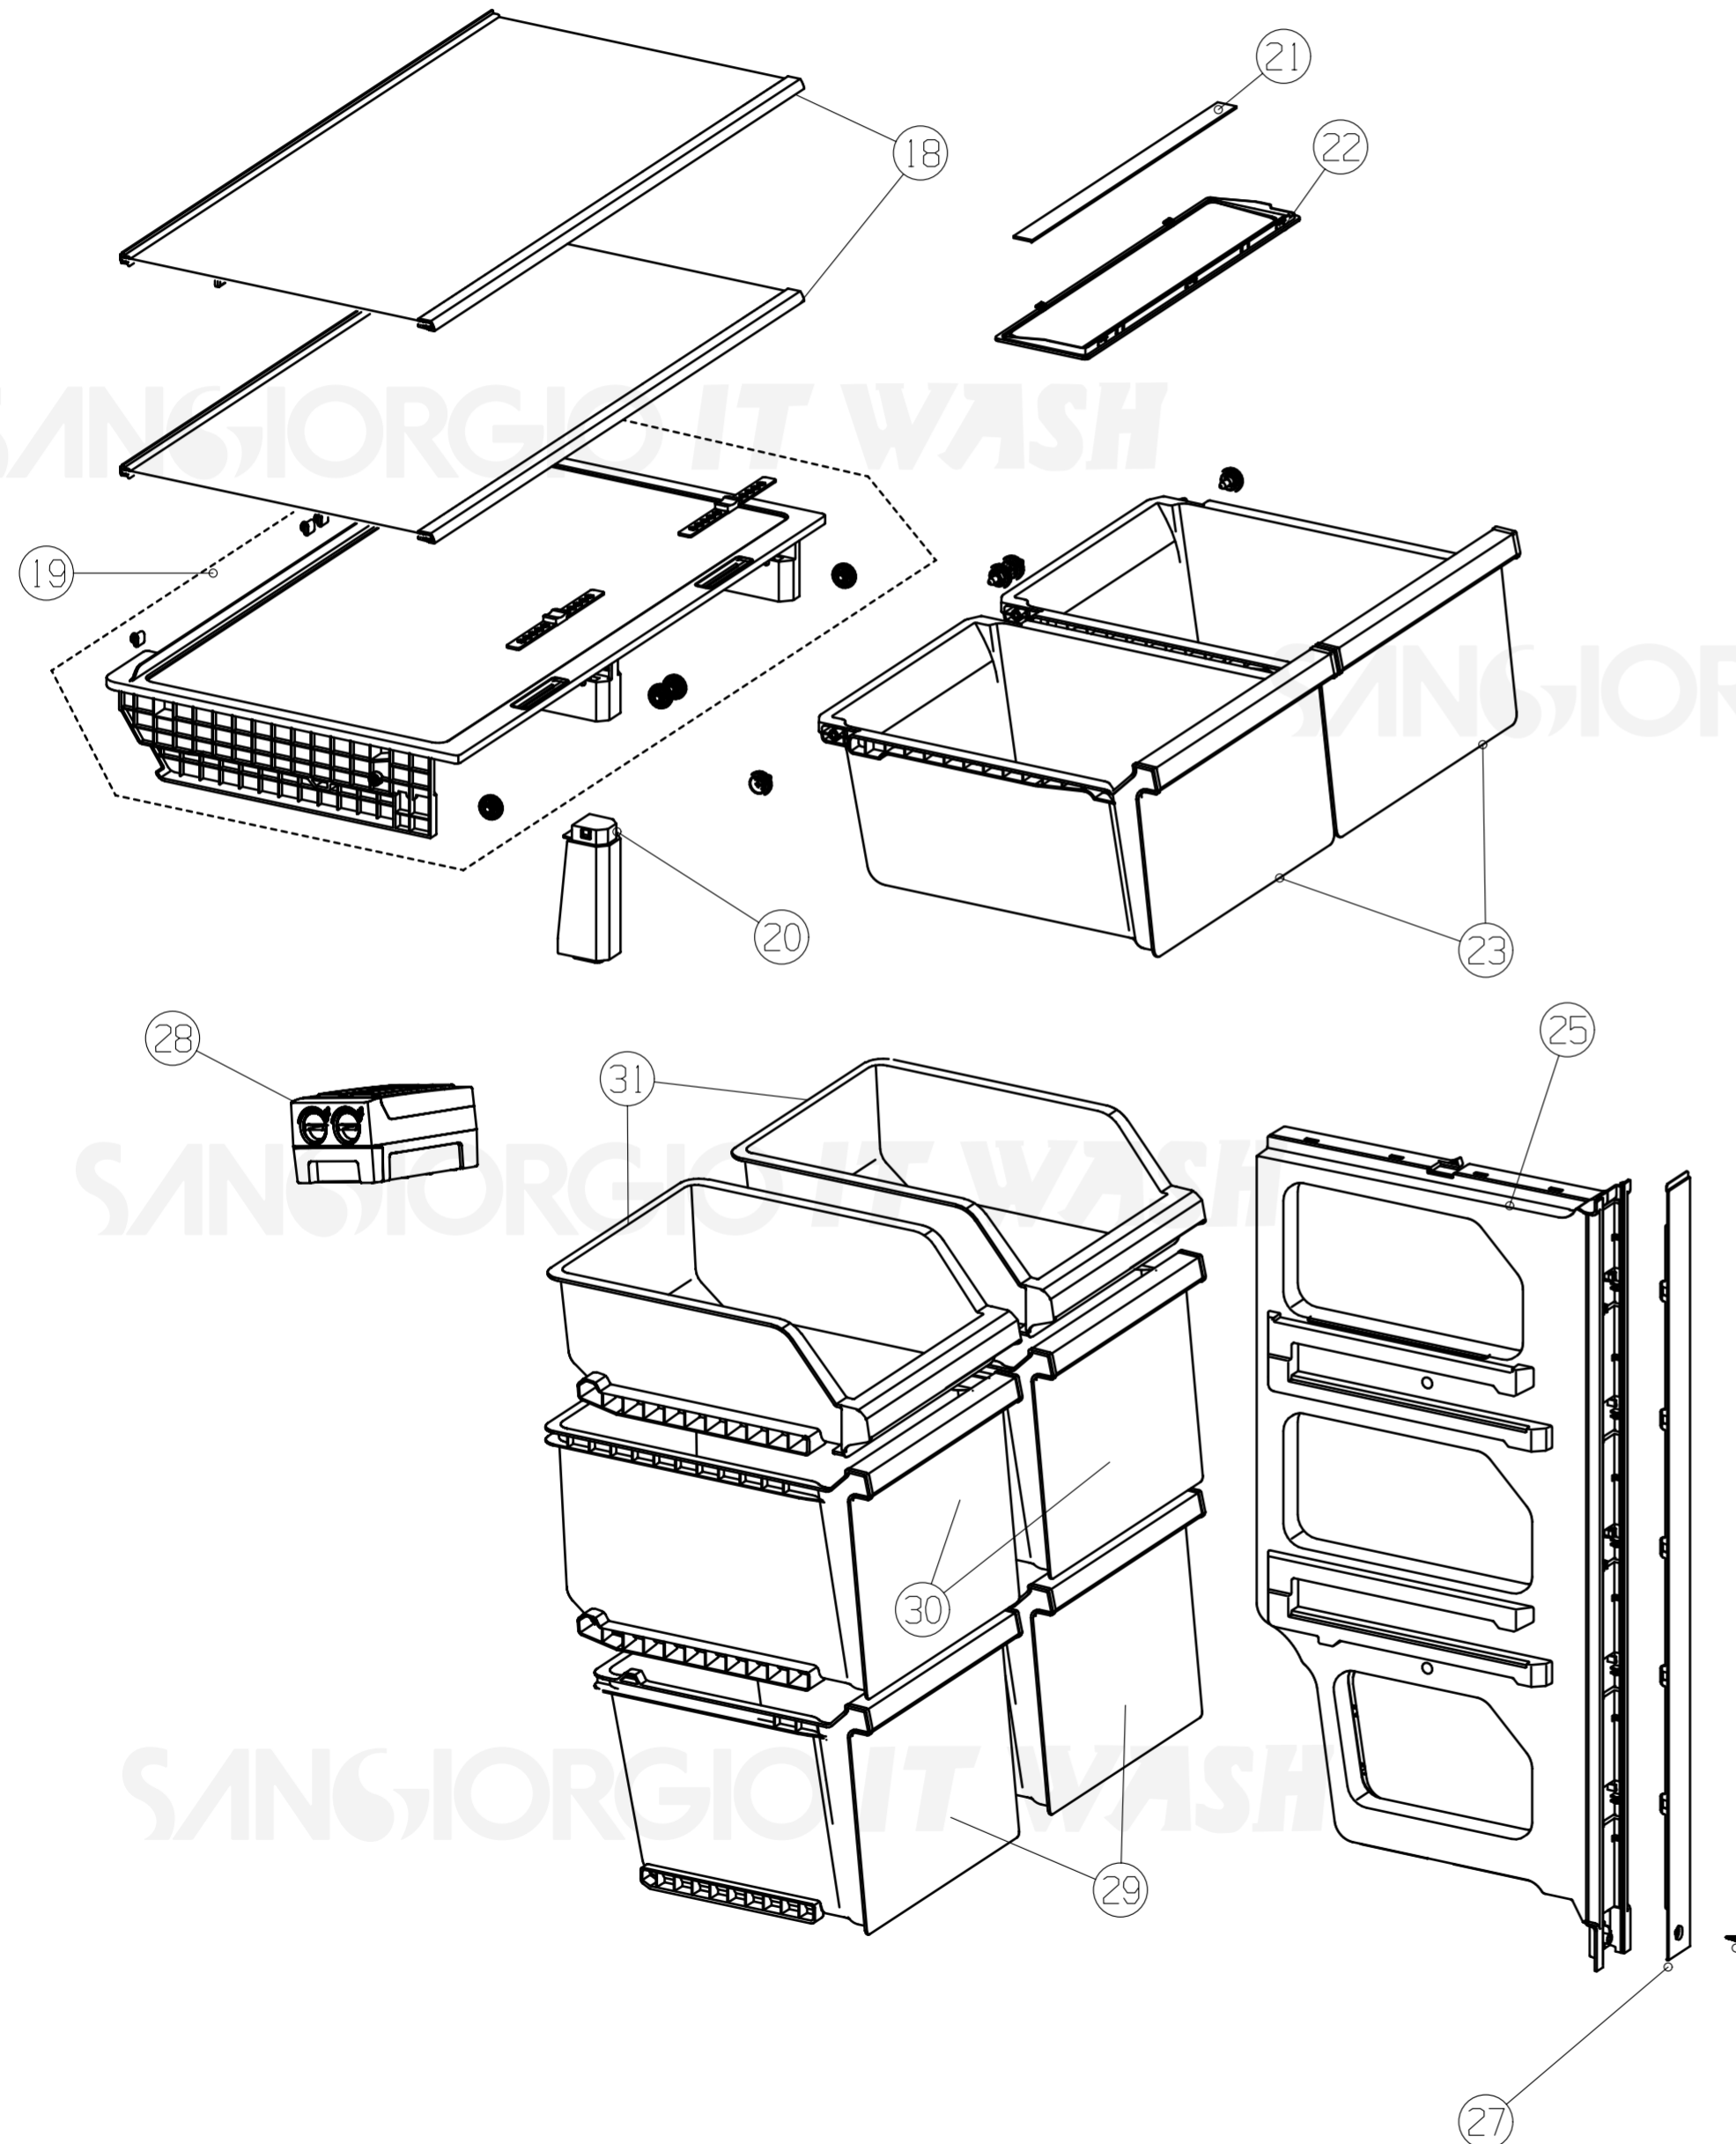

# ESPLOSO ASSISTENZA SQ50NFXDH

SANGIORGIO IT WASH

SANGIORGIO IT WASH

PART No.	CODICE	DESCRIZIONE	DESCRIPTION
18	ITWK4110055	Ripiano	Shelf
19	ITWK4124457	Cover Cassetto verdura	Crisper cover
20	ITWK1567289	Piedino di sostegno	Supporting leg
21	ITWK1879352	Striscia LED	LED light
22	ITWK1895817	Display	Light part
23	ITWK2152688	Cassetto verdura	Crisper
25	ITWK1944946	Divisore	Partition wall
27	ITWK1944956	Pannello divisore	Clapboard beam
28	ITWK1637134	Vaschetta ghiaccio	Storage box
29	ITWK2152558	Cassetto inferiore congelatore	Freezer lower drawer
30	ITWK2152676	Cassetto centrale congelatore	Freezer middle drawer
31	ITWK2152680	Vaschetta	Serving tray