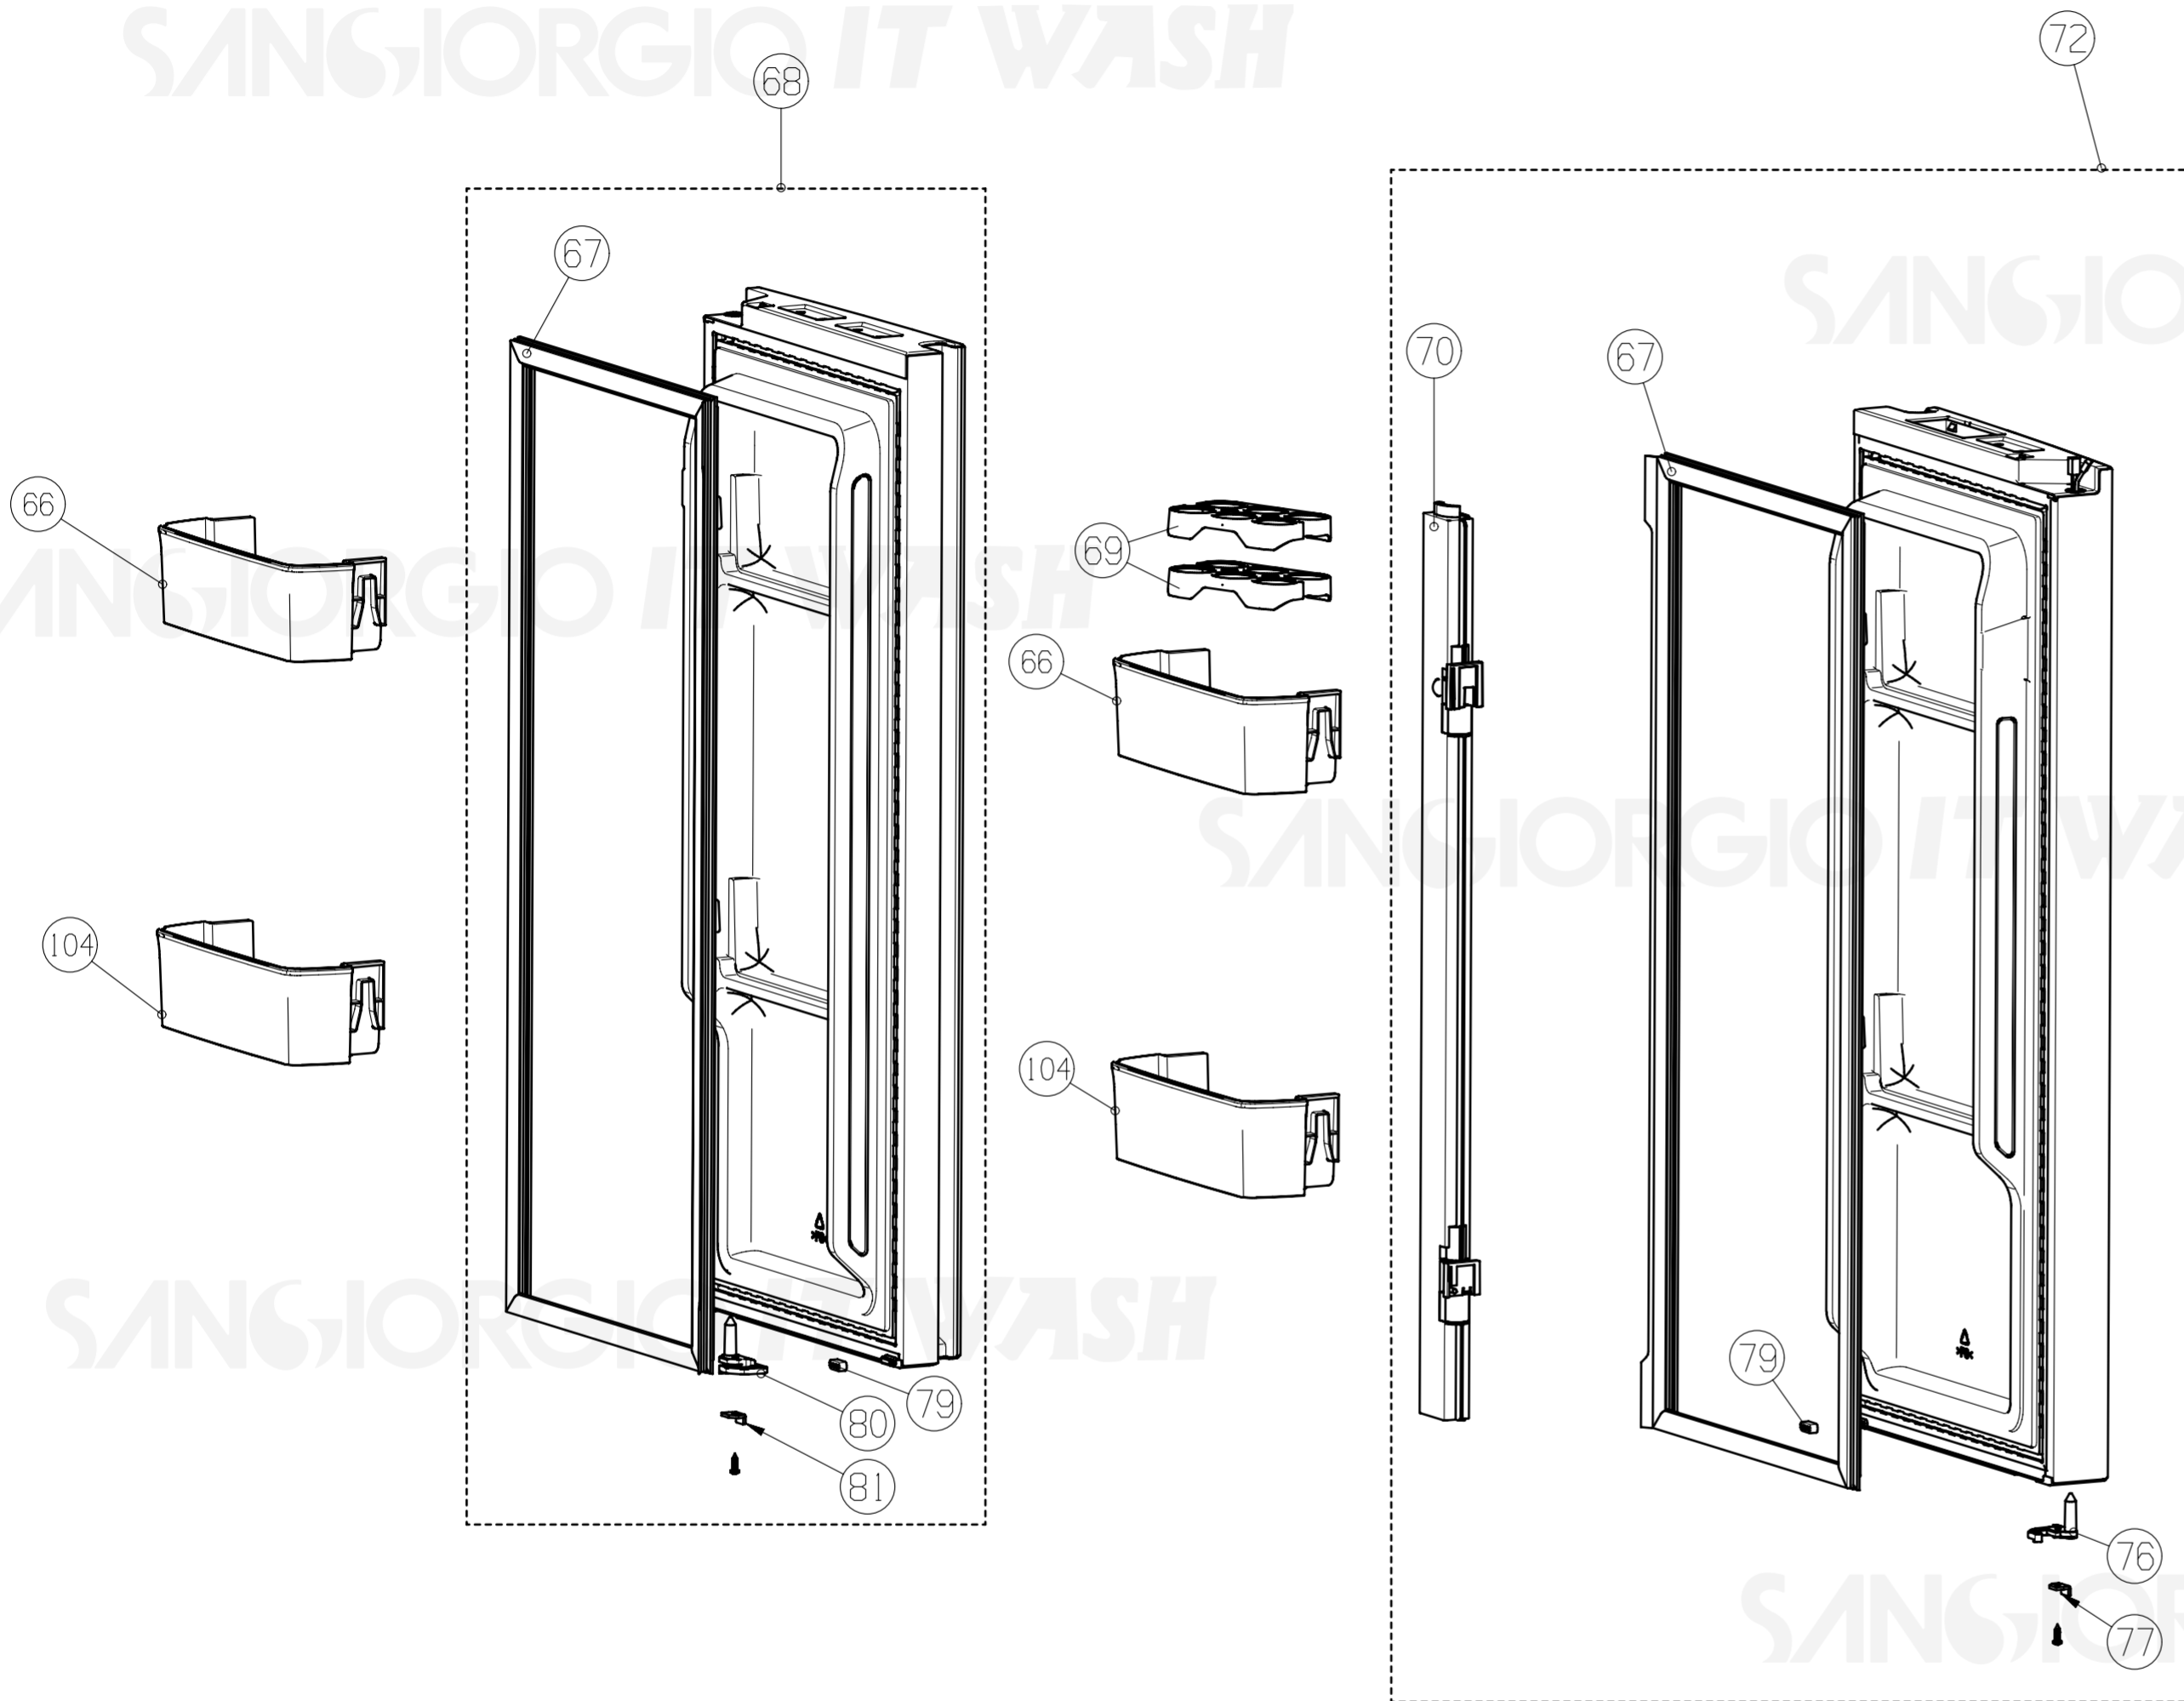

ESPLOSO ASSISTENZA SQ50NFXDH

SANGIORGIO IT WASH

SANGIORGIO IT WASH

PART No.	CODICE	DESCRIZIONE	DESCRIPTION
66	ITWK4283224	Balconcino superiore	Upper shelf
67	ITWK1568368	Guarnizione	Gasket
68	ITWK4112439	Porta R2	R2-Room door
69	ITWK2197006	Porta uova	Egg tray
70	ITWK2138750	Deflettore verticale	Vertical baffle
72	ITWK4112437	Porta R1	R1-Room door
76	ITWK2028891	Cerniera	Door stopper
77	ITWK1929803	Supporto cerniera	Limit block
79	ITWK1879147	Gommino anti-vibrazione	Vibration pad
104	ITWK2152539	Balconcino inferiore	Upper shelf

SANGIORGIO IT WASH

SANGIORGIO IT WASH